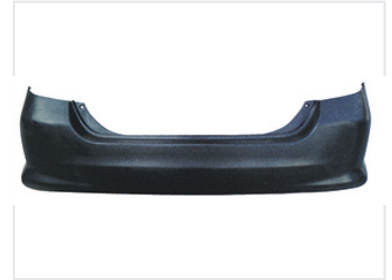

Automotive Rear Bumper (2003-2008)

This rear bumper is designed to fit vehicles from 2003 to 2008. It provides protection to the rear of the vehicle in the event of a collision and integrates seamlessly with the vehicle's design.

Product Overview

Automotive Rear Bumper (2003-2008)

This durable, impact-resistant rear bumper is precision-engineered to fit vehicles manufactured between 2003 and 2008. Designed as a seamless OEM-compatible replacement, it maintains the original vehicle aesthetics while providing essential protection. With pre-drilled mounting points for an easy and secure installation, this component offers a cost-effective solution for collision repair or vehicle customization.

Technical Details

Installation Features

- Pre-drilled mounting points
- OEM-compatible direct fit
- Easy alignment with existing body lines

Construction

Material Characteristics

Impact-resistant • Durable construction