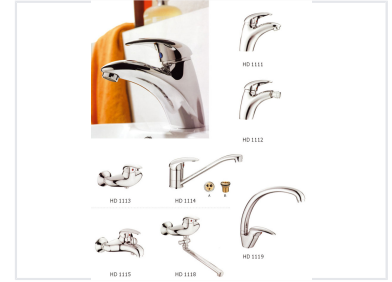

Automotive Maintenance Tools & Equipment

This range includes essential tools for diagnosing, repairing, and maintaining various vehicle systems. These tools are designed for effective vehicle maintenance.

Product Overview

Premium Chrome-Finished Faucet Collection

This comprehensive collection of chrome-finished faucets offers versatile design options suitable for various bathroom configurations. Featuring both single-handle and double-handle models, the range includes wall-mounted and deck-mounted installations to meet specific project requirements. Engineered for durability and long-lasting performance, these fixtures provide a reliable solution for modern bathroom maintenance and upgrades.

Design & Construction

Finish	Chrome
Mounting Styles	Wall-mounted, Deck-mounted
Handle Configurations	Single-handle, Double-handle

Model Variants

Available Models

- HD 1111
- HD 1112
- HD 1113
- HD 1114
- HD 1115
- HD 1118
- HD 1119