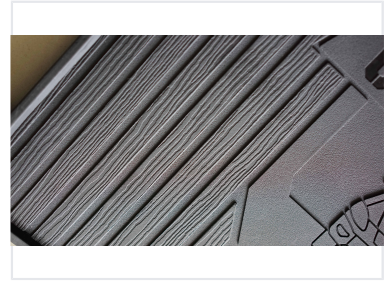

Automotive Floor Mat Set

These automotive floor mats provide superior protection and enhance the interior of vehicles. Crafted from durable rubber, TPE, or injection-molded materials, they offer excellent resistance to wear, water, dirt, and debris.

ADDITIONAL IMAGES

Product Overview

Premium Automotive Floor Protection

This automotive floor mat set provides comprehensive coverage for both front and back seats, designed to protect your vehicle's interior from spills, dirt, and debris. Crafted from durable PVC or TPE materials, these mats feature tall outer ridges and a heavy nibbed backing to ensure fluids are contained and the mats remain securely in place. Suitable for various vehicle models, these mats combine functionality with a clean, professional aesthetic.

Technical Specifications

Available Colors

Black • Grey • Beige

Key Design Features

- Full set for front and back seats
- Tall outer ridges for spill containment
- Heavy nibbed backing for anti-slip security