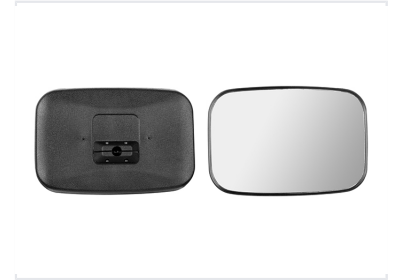

# Automotive Exterior Side Mirror

This automotive exterior side mirror provides a clear reflection of the vehicle's surroundings. It features a durable black plastic housing and is designed for secure mounting to the vehicle's exterior.

### Superior Quality Exterior Side Mirror

This automotive exterior side mirror is designed as a dependable, high-quality direct replacement for vehicle side view assemblies. Engineered to meet OEM specifications, it provides an economical alternative to expensive original equipment without compromising on durability or performance. The unit features a robust black housing and is built to withstand various driving conditions, ensuring optimal visibility and safety.

## Design and Construction

Housing Color	Black
Mounting Configuration	Central mounting hole with four-point secure attachment
Design Features	Direct Replacement, OEM Specification, Durable Construction