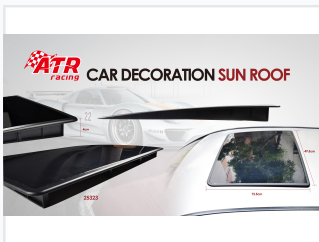

# Automotive Decoration Sunroof

This car decoration sunroof enhances the aesthetic appeal of vehicles. It features a sleek, aerodynamic design with a glossy black finish.

## ADDITIONAL IMAGES

### Enhance Your Vehicle's Aesthetic

This automotive decoration sunroof is designed to elevate the visual appeal of vehicles with its sleek, aerodynamic profile. Featuring a glossy black finish and a textured frame, it provides a modern, sporty look that integrates seamlessly with existing vehicle structures. It is an ideal aesthetic modification for car enthusiasts looking to customize their exterior appearance.