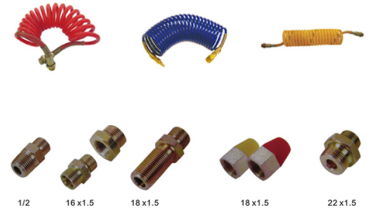

# Automotive Air Brake Hose with Brass Fittings

This coiled air brake hose is designed for automotive brake systems. It includes brass end fittings with thread sizes such as 1/2, 16x1.5, 18x1.5, and 22x1.5.

### High-Performance Automotive Air Brake Solutions

This collection of automotive air brake hoses and brass fittings is engineered for reliability in heavy-duty braking systems. The set includes durable, color-coded coiled air lines designed for flexibility and longevity under operational pressure. Complemented by precision-machined brass fittings, this assembly ensures secure, leak-free connections across various thread configurations.

### Available Thread Sizes

- 1/2"
- 16 x 1.5
- 18 x 1.5
- 22 x 1.5