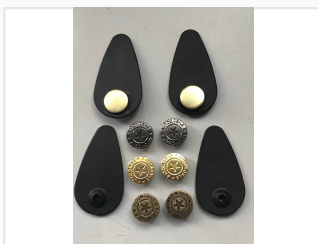

Automobile Emblem Button with Fastener

This is an automobile emblem button with a star design and surrounding text. It comes with a black plastic backing for secure attachment and is available in silver and gold color options.

ADDITIONAL IMAGES

Product Overview

Versatile Automobile Emblem Button

This automobile emblem button set is designed for practical automotive applications, specifically assisting with car mat retention and anti-slip functionality. Featuring a classic star emblem design, these buttons provide both a decorative touch and a secure fixing mechanism. The set includes durable fasteners to ensure components remain in their designated position within the vehicle interior.

Technical Details

Included Components

- Automobile emblem button
- Black leather fasteners
- Backing components

Primary Function

Car mat anti-slip and position fixing

Design & Aesthetics

Available Finishes

Silver • Gold • Bronze

Design Elements

Star Motif, Automotive Text, Vintage Style