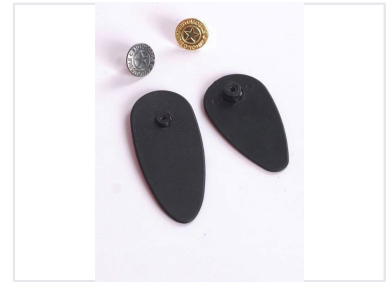

Automobile Emblem Button with Fastener

This is an automobile emblem button with a star design and surrounding text. It comes with a black plastic backing for secure attachment and is available in silver and gold color options.

ADDITIONAL IMAGES

Product Overview

Versatile Automobile Emblem Button

This automobile emblem button set is designed for practical automotive applications, specifically assisting with car mat retention and anti-slip functionality. Featuring a classic star emblem design, these buttons provide both a decorative touch and a secure fixing mechanism. The set includes durable fasteners to ensure components remain in their designated position within the vehicle interior.

Technical Details

Included Components

- Automobile emblem button
- Black leather fasteners
- Backing components

Primary Function

Car mat anti-slip and position fixing

Design & Aesthetics

Available Finishes

Silver • Gold • Bronze

Design Elements

Star Motif, Automotive Text, Vintage Style