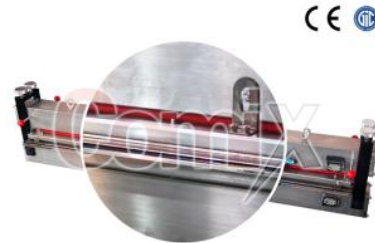

Control & Technology

Control System

- Integrated PLC Module
- Intelligent Touch Screen Interface
- High Precision Platinum Sensors
- Automatic Temperature Regulation
- Adjustable Heat Preservation Timing

Industrial Applications

Target Industries	Metallurgy, Mining, Power Plants, Port & Dock, Cement & Construction, Chemical Industry, Tobacco, Food Processing

Compliance & Quality

Certifications

CE • ISO 9001:2008