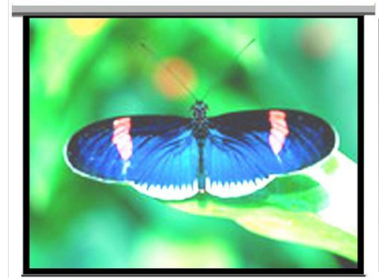

Automated Projection Screen Curtain

This electric curtain features a vibrant butterfly image displayed on its surface. The curtain is designed for ease of use, offering smooth and automated operation.

Product Overview

Automated Projection Screen Curtain

This automated projection screen curtain combines functionality with aesthetic appeal, featuring a high-quality projection surface adorned with a vibrant butterfly design. Designed for seamless integration into home theaters, professional presentation spaces, or as a decorative window covering, it offers smooth, electric operation. Its durable frame ensures long-lasting performance and reliability for various indoor environments.

Technical Specifications

Design Features

- Vibrant butterfly print surface
- Durable frame construction
- High-quality projection material