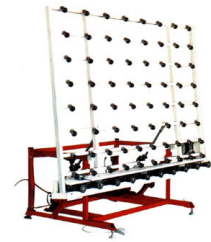

# Automated Glass Washing and Drying Machine

The automatic glass washing and drying machine is designed for efficient cleaning and drying of glass sheets. It features a robust frame with multiple rollers for supporting and transporting the glass.