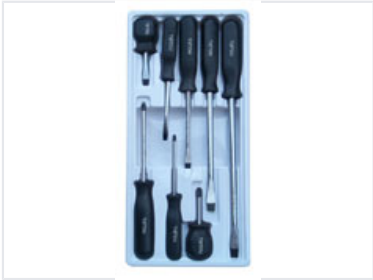

# Assorted Screwdriver Set with Fitted Tray

This set features assorted screwdrivers with black ergonomic handles. The fitted plastic tray keeps the tools organized.

### Professional Assorted Screwdriver Set

This comprehensive screwdriver set is designed for efficiency and organization in professional workshop environments. Featuring a variety of flathead sizes, the tools are crafted for durability and performance. Each set comes complete with a custom-fitted plastic tray, ensuring that your tools remain organized and easily accessible during demanding tasks.

## Design & Ergonomics

Handle Design	Ergonomic black handle
Material	Metal, Plastic

### Key Features

- Assorted sizes included
- Includes flathead types
- Ergonomic grip design
- Organized tray storage

Storage Type	Fitted plastic tray
--------------	---------------------