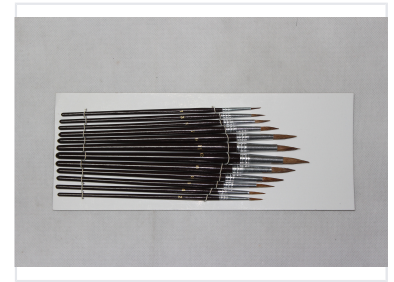

# Artist Paint Brush Set

This set features artist paint brushes in sizes 1 through 12. The brushes have natural bristles, silver ferrules, and dark brown wooden handles.

### Professional Artist Brush Set

This comprehensive artist paint brush set is designed for versatility and precision in various painting applications. Featuring a curated range of sizes from 1 to 12, the set offers artists the flexibility needed for detailed work and broader strokes. The brushes are constructed with durable handles and secure ferrules, ensuring a reliable tool for creative projects.