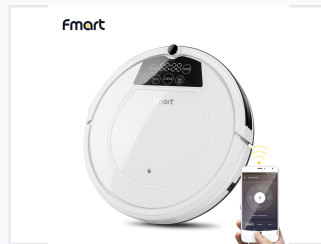

App-Controlled Robot Vacuum Cleaner for Pet Hair

This robot vacuum cleaner offers both wet and dry cleaning functionality. It can be controlled via a smartphone app and is designed to efficiently remove pet hair from hard floors.

ADDITIONAL IMAGES

Product Overview

Smart Automated Cleaning Solution

This advanced robot vacuum cleaner is engineered for effortless floor maintenance, featuring specialized suction capabilities for pet hair and hard floors. With a low-profile design and intelligent obstacle detection, it seamlessly navigates under furniture and transitions over low barriers. Users benefit from flexible control options, including a dedicated smartphone app and voice command compatibility, ensuring a clean home environment with minimal manual intervention.

Performance Metrics

Suction Power

1200 Pa
Suction Power

Climbing Capacity

1.5 cm

Physical Dimensions

Unit Height

8.5 cm