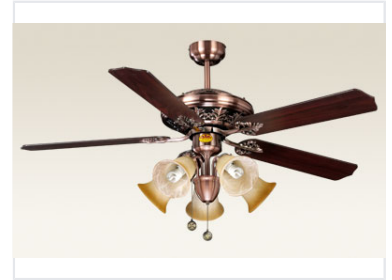

# Antique Copper Finish Indoor Ceiling Fan with Light

This elegant ceiling fan features a rich antique copper finish and five dark wood-tone blades. It includes an integrated light kit with three decorative glass shades, providing ambient illumination.

### Elegant Antique Copper Ceiling Fan

This elegant ceiling fan features a rich antique copper finish paired with five dark wood-tone blades, making it a stylish addition to any indoor space. It includes an integrated light kit with three decorative glass shades, providing both ambient illumination and customized comfort. Designed for efficiency, this fan helps improve air circulation, potentially reducing air conditioning energy usage by up to 40%.

## Design & Aesthetics

Finish	Antique Copper
Blade Material/Style	Dark wood-tone
Number of Blades	5

## Features

Usage Environment	Indoor
Integrated Lighting	3 decorative glass shades