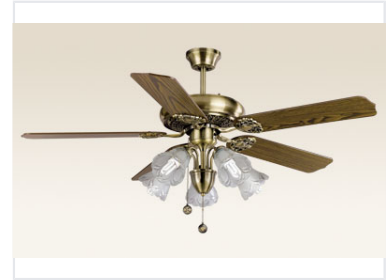

# Antique Brass Finish Ceiling Fan with Light

This elegant ceiling fan features an antique brass finish and five wooden blades. It includes an integrated light kit with multiple tulip-shaped glass shades, providing ambient illumination.

### Vintage Elegance Meets Energy Efficiency

This antique brass finish ceiling fan combines classic aesthetic appeal with practical climate control solutions. Designed with five wooden blades and an integrated tulip-style light kit, it serves as both a functional cooling device and a decorative centerpiece. By optimizing air circulation, this fan helps reduce reliance on air conditioning systems, potentially lowering energy consumption by up to 40%.

## Design & Aesthetics

Finish	Antique Brass
Blade Material	Wood
Number of Blades	5
Light Kit Style	Tulip-shaped glass shades