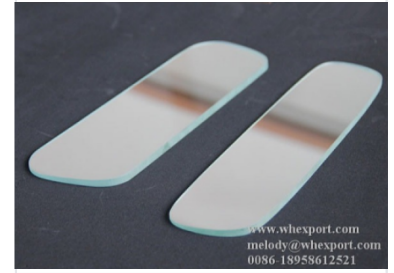

Anti-Glare Interior Car Mirror

This anti-glare interior car mirror reduces headlight glare and improves visibility during nighttime driving. It features a sleek, modern design with rounded edges and durable construction.

Product Overview

Enhanced Nighttime Visibility

This high-quality anti-glare interior car mirror is engineered to significantly reduce headlight glare, ensuring safer and more comfortable nighttime driving. Featuring a sleek, modern design with rounded edges, it offers a clear and distortion-free reflection. The durable construction and universal compatibility make it an excellent upgrade for most vehicle models, providing improved visibility and peace of mind on the road.

Product Details

| | |
|-----------------|---|
| Place of Origin | China (Zhejiang) |
| Mirror Type | Interior Rearview Mirror |
| Key Function | Anti-glare, Distortion-free reflection, Enhanced visibility |