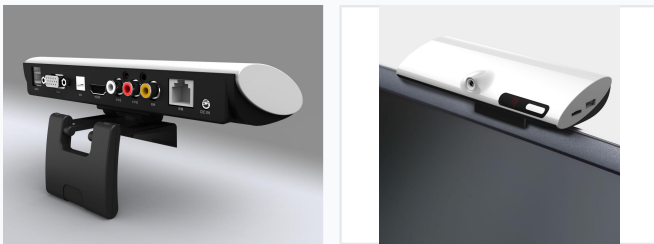

Android Smart TV Box with Camera

This smart TV box combines media playback capabilities with an integrated camera. It features multiple output options and connects to a TV for streaming and smart features.

ADDITIONAL IMAGES

Overview

Versatile Android Smart TV Box with Integrated Camera

This Android-powered Smart TV box transforms any standard monitor or television into a high-performance multimedia hub. Featuring a built-in camera, it is specifically designed for seamless video conferencing via apps like Skype and MSN, making it ideal for both professional and personal communication. With support for high-definition video playback and 3D somatosensory gaming, it offers a comprehensive entertainment and productivity solution.

Network & Communication

Wireless Features

- Built-in Wi-Fi support
- 2.4G Wireless air somatosensory mouse support
- External USB keyboard and mouse compatibility

Multimedia Capabilities

Functionality

- Online video site playback
- Video chat (QQ/MSN/Skype) via built-in camera
- Direct decoding of HD video, music, and pictures
- 3D somatosensory game support
- Web browsing

Sleek white enclosure with integrated mounting clip for monitors or laptops