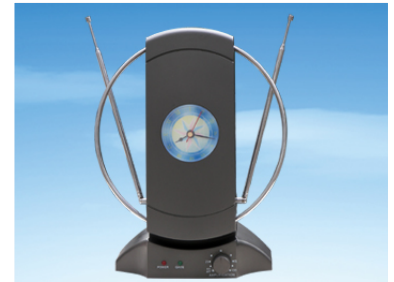

# Amplified Indoor HDTV Antenna

This amplified indoor HDTV antenna receives over-the-air digital TV signals. It has adjustable gain control for optimal signal reception and includes VHF and UHF elements.

### Professional Indoor Signal Solution

This amplified indoor HDTV antenna is specifically engineered to enhance the reception of over-the-air digital television signals. It features integrated VHF and UHF elements and a built-in amplifier to effectively boost signal strength while minimizing noise interference. Designed for versatility, its compact footprint allows for seamless integration into any room, providing a reliable solution for areas with challenging signal conditions.

### Key Features

- Integrated signal amplifier
- Adjustable gain control knob
- Front panel power indicator
- Compact design for indoor placement

Supported Frequencies	VHF, UHF
Gain Adjustment	Yes