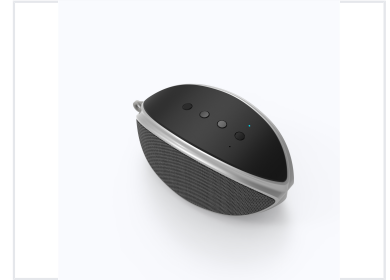

American Football Shaped Bluetooth Speaker

This portable Bluetooth speaker is designed with a unique American football shape. It features IPX6 waterproof rating, TF card playback, and FM radio.

ADDITIONAL IMAGES

Product Overview

Unique Design Meets Performance

This portable Bluetooth speaker features a distinctive American football-shaped design, making it an eye-catching accessory for sports enthusiasts. Engineered with an IPX6 waterproof rating, it is built to withstand splashes and outdoor conditions with ease. It offers versatile connectivity options including Bluetooth, AUX, FM radio, and TF card support, ensuring you can enjoy your music wherever you go.

Bluetooth Version	4.2
Battery Capacity	1800 mAh
Input Voltage	DC 5V

Features

Durability
IPX6 Waterproof

Connectivity Bluetooth, AUX, FM Radio, TF Card

Physical Dimensions

Dimensions & Weight

Item	Dimensions (mm)
Product Size	165 x 78 x 80
Color Box Size	189 x 102 x 107
Carton Size	525 x 395 x 240