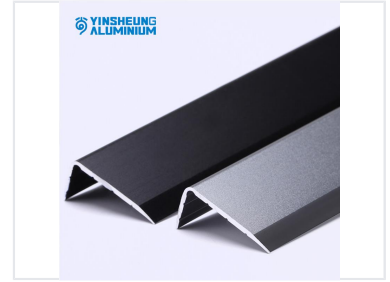

# Aluminum Decorative Profile for Courtyard Entrance

This decorative aluminum profile is designed for courtyard entrances and other decorative applications. The high-quality aluminum ensures durability and adds a modern, elegant touch to any space.

## ADDITIONAL IMAGES