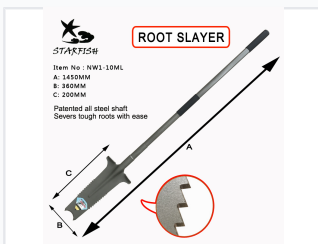

All-Steel Garden Spade with Metal Handle

This all-steel shaft spade is designed for easily severing tough roots. It features a durable metal handle connection for enhanced stability during gardening and landscaping tasks.

ADDITIONAL IMAGES

Product Overview

Professional Grade Root Slayer

This all-steel garden spade is engineered for professional landscaping and heavy-duty gardening tasks. Its unique construction is specifically designed to sever tough roots and handle demanding soil conditions with ease. Featuring a robust, patented all-steel shaft, it offers superior longevity and stability compared to traditional alternatives.

Technical Specifications

Key Dimensions

1450 MM

Total Length

360 MM

Head Width

200 MM

Head Height

Item Number

NW1-10ML

Design & Build

Key Features

- Patented all-steel shaft design
- Robust handle connection for enhanced stability
- Engineered for tough root severing
- Wear and tear resistant finish

Material Composition