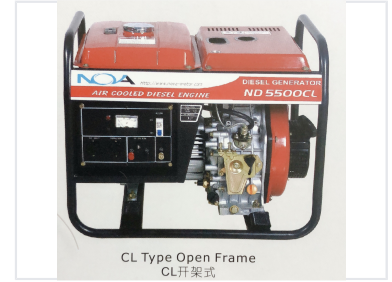

Air-Cooled Diesel Generator Set

Air-cooled diesel generator sets provide a reliable power source. These sets are engineered for efficiency and durability, making them suitable for various applications.

ADDITIONAL IMAGES

Overview

Reliable Air-Cooled Power Generation

These air-cooled diesel generator sets are engineered for efficiency and durability, providing a dependable power source for various professional applications. Designed with robust construction and advanced cooling systems, they ensure optimal performance even in demanding environments. These units are suitable for both open-frame configurations and general power needs.

Technical Specifications

| | |
|---------------------|---------------------|
| Cooling System | Air-cooled |
| Engine Type | Diesel |
| Frame Configuration | Open Frame |
| Available Models | ND 5500CL, NDG7500E |
| Engine Displacement | 424 cc |

Key Features

Performance Highlights

424 cc

Displacement