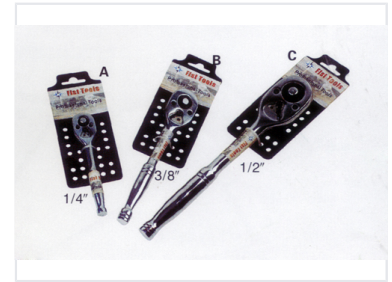

Air Conditioner

This air conditioner provides efficient cooling. It is designed to maintain a comfortable temperature in indoor environments.

Product Overview

Professional Socket Wrench Set

This professional-grade ratchet socket wrench set is engineered for durability and precision in demanding environments. Featuring three versatile drive sizes—1/4 inch, 3/8 inch, and 1/2 inch—it is designed to handle a wide range of automotive, construction, and maintenance tasks. The durable chrome finish ensures long-lasting performance, while the ergonomic handle design provides superior grip and control for efficient torque application.

Technical Specifications

Drive Sizes

- 1/4 inch
- 3/8 inch
- 1/2 inch

Finish

Chrome

Key Features

Design Benefits

Smooth Operation • Efficient Torque • Enhanced Grip