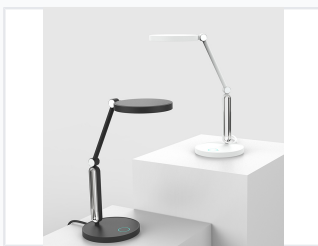

Adjustable WiFi LED Desk Lamp

This LED desk lamp features adjustable arms and a circular lamp head for focused illumination. Its adjustable design allows for customized lighting angles, making it suitable for various tasks.

ADDITIONAL IMAGES

Product Overview

Professional Eye-Protecting Lighting

This advanced LED desk lamp combines a modern, adjustable design with high-performance eye-protection technology. Featuring AA-grade illumination and zero blue light hazards, it is engineered to reduce eye strain during long hours of work or study. With integrated Wi-Fi connectivity, users can easily control brightness and settings through an app, ensuring optimal lighting for any professional environment.

Technical Specifications

Ingress Protection

IP50

Rated Power	20 W
Input Voltage	100-240V AC
LED Quantity	88
Operating Temperature	-10 to +40 °C

Design and Functionality

Articulation Angles

Joint	Rotation Angle
Upper Axis	120
Middle Axis	90
Lower Axis	90