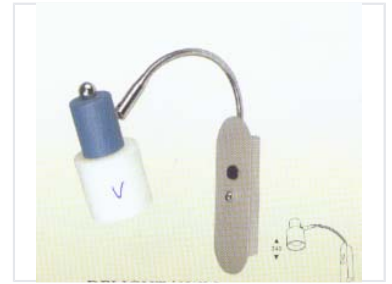

Adjustable Wall-Mounted Bedside Lamp with Gooseneck Arm

This adjustable wall-mounted bedside lamp features a flexible gooseneck arm and a compact design. The lamp is designed to provide focused lighting for reading or other tasks in a bedroom setting.

Product Overview

Versatile Bedside Lighting

This adjustable wall-mounted bedside lamp is engineered for focused illumination in bedroom environments. Featuring a flexible gooseneck arm, it allows users to easily direct light exactly where it is needed for reading or tasks. Its compact, wall-mounted design saves valuable surface space while providing a clean and modern aesthetic.

Design & Build

Arm Style	Flexible Gooseneck
Mounting Style	Wall-Mounted
Design Features	Adjustable, Space-saving, Compact

Technical Details

Reference ID	142
Shade Appearance	Cylindrical blue and white finish