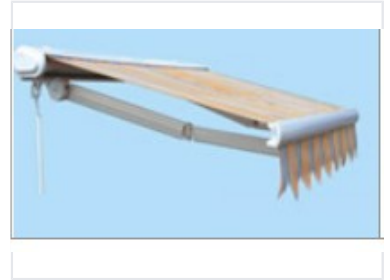

Adjustable Retractable Patio Awning

This retractable awning provides adjustable shade and protection from the elements. It features a durable frame and weather-resistant fabric, easily extending and retracting to suit your needs.

Product Overview

Professional Grade Retractable Patio Awning

This retractable patio awning provides a versatile solution for adjustable shade and protection from the elements. Designed with a focus on durability, it features a robust frame paired with weather-resistant fabric to withstand outdoor conditions. It is an ideal choice for enhancing patios, decks, and balconies, offering a comfortable and functional outdoor living space with easy installation and long-lasting performance.

Technical Specifications

Key Features

- Adjustable shading system
- Durable frame construction
- Weather-resistant fabric
- Simple installation process