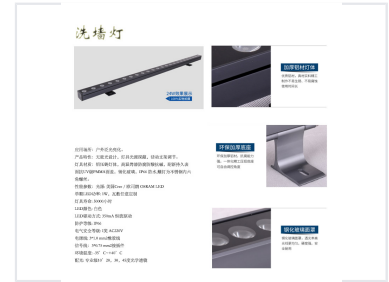

Adjustable LED Wall Washer Light

This outdoor LED wall washer is ideal for landscape and architectural lighting. It features a durable, corrosion-resistant aluminum construction and an IP66 waterproof rating.

ADDITIONAL IMAGES

Product Overview

Versatile Wall Washer Lighting Solutions

This collection of adjustable LED wall washer lights offers professional-grade illumination for diverse commercial, hotel, and architectural environments. Designed with high-quality materials such as die-cast aluminum and tempered glass, these fixtures provide reliable performance, exceptional durability, and precise beam control. Whether for interior accent lighting or outdoor landscape illumination, these lights feature advanced COB or Cree/OSRAM LED technology to ensure uniform light distribution and accurate color rendering.