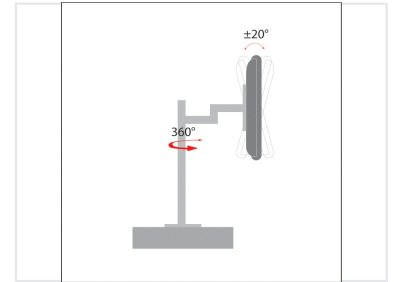

Adjustable LCD Monitor Desk and Wall Mount

This LCD monitor mount features both desk and wall installation options. Constructed from aluminum and steel, it offers height adjustability, tilt without tools, a C-clamp tightening screw, cable management, and a universal hardware pack.

ADDITIONAL IMAGES

Overview

Versatile Display Solution

This adjustable LCD monitor mount provides a flexible, ergonomic solution for both desk and wall installations. Constructed from durable aluminum and steel, it supports screen sizes from 13 to 27 inches while offering tilt and swivel adjustments for optimal viewing. Designed for professional environments, it includes a cable management system and a universal hardware pack for seamless integration.

Technical Specifications

Maximum Load

10 kg

Desk Mount

15 kg

Wall Mount

Adjustment Range

Feature	Range
Tilt	±20°
Swivel	360°
Distance to column	59-239mm