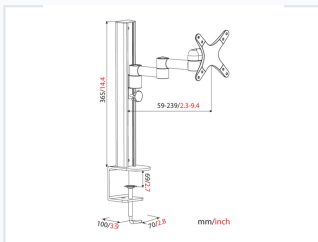

Adjustable LCD Monitor Desk and Wall Mount

This LCD monitor mount features both desk and wall installation options. Constructed from aluminum and steel, it offers height adjustability, tilt without tools, a C-clamp tightening screw, cable management, and a universal hardware pack.

ADDITIONAL IMAGES

Overview

Versatile Display Solution

This adjustable LCD monitor mount provides a flexible, ergonomic solution for both desk and wall installations. Constructed from durable aluminum and steel, it supports screen sizes from 13 to 27 inches while offering tilt and swivel adjustments for optimal viewing. Designed for professional environments, it includes a cable management system and a universal hardware pack for seamless integration.

Technical Specifications

Maximum Load

10 kg

Desk Mount

15 kg

Wall Mount

Adjustment Range

Feature	Range
Tilt	±20°
Swivel	360°
Distance to column	59-239mm

- Qty/Carton: 6pcs
- Carton Size: 79.5x21x27cm
- Net Weight: 11.28kg
- Gross Weight: 13.9kg

Container Load Capacity

Container Type	Quantity
20'	3846pcs / 641ctns
40'	7710pcs / 1285ctns