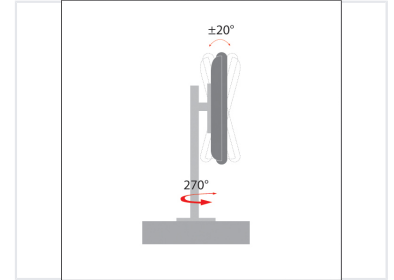

# Adjustable LCD Monitor Desk and Wall Mount

This LCD monitor mount features aluminum and steel construction for durability. It offers height adjustability, tool-free tilt, and both desk and wall installation options.

### Versatile Monitor Mounting Solution

This adjustable LCD monitor mount is engineered for both desk and wall installation, offering exceptional flexibility for professional workspaces. Constructed from durable aluminum and steel, it supports monitors ranging from 13 to 27 inches. With integrated tilt, swivel, and height adjustment capabilities, this mount helps improve ergonomic comfort and desk organization through its built-in cable management system.

### Max Load Capacity

**10 kg**

Desk Mount

**15 kg**

Wall Mount

Compatible Screen Size	13" - 27"
VESA Patterns	75x75, 100x100
Tilt Adjustment	±20°
Swivel Range	270°
Material	Aluminum and Steel