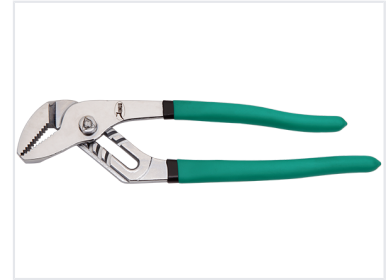

Adjustable Joint Pliers

These groove joint pliers feature adjustable jaws for gripping various sizes of objects. Their ergonomic handles and durable construction make them ideal for plumbing, automotive repair, and general maintenance.

ADDITIONAL IMAGES

Product Overview

Professional Grade Groove Joint Pliers

These high-quality groove joint pliers are engineered for versatile gripping and adjusting tasks in professional environments. Featuring adjustable jaw settings, they are capable of securely handling a wide variety of sizes and shapes including nuts, bolts, and pipes. Built with durable materials and ergonomic handles, these pliers ensure long-lasting performance and a comfortable, secure grip for plumbing, automotive, and general maintenance applications.

Key Features

Design Highlights

Adjustable Jaws • Ergonomic Grip • Durable Construction

Ideal Applications

Plumbing, Automotive Repair, General Maintenance

Technical Details

Grip Capabilities

- Nuts
- Bolts
- Pipes
- Various irregular shapes