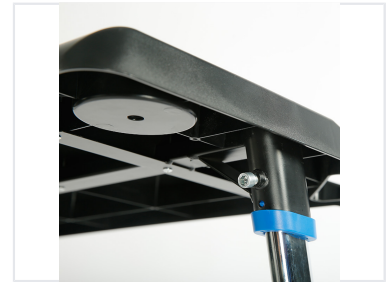

# Adjustable Height Mobile Laptop Desk

This adjustable height mobile laptop desk features a tilting top and rolling casters. It serves as a portable workstation or presentation platform.

### Versatile Mobile Workstation

This adjustable height mobile laptop desk offers a flexible solution for modern workspaces, serving as an ideal portable workstation or presentation platform. Designed for both functionality and convenience, it features a tilting top surface and smooth-rolling casters for effortless mobility. The sturdy construction includes a reinforced frame and specialized slots for tablets and beverages, making it a reliable choice for professional environments.

## Design & Construction

Materials	Chrome-plated metal, Reinforced plastic, Textured surface
Frame Design	Reinforced grid structure underneath the table top
Adjustment Mechanism	Bolt secured with blue plastic height adjustment collar