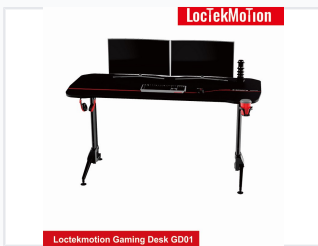

# Adjustable Height Gaming Desk with Mouse Pad

This gaming desk features mechanically adjustable height and a full desktop waterproof mouse pad. A headphone hook and cup holder are included for added convenience.

Loctekmotion Gaming Desk GD01

## ADDITIONAL IMAGES

Loctekmotion Gaming Desk GD01

Loctekmotion Gaming Desk GD01

### High-Performance Gaming Station

This adjustable height gaming desk is designed to provide an immersive and ergonomic experience for professional gamers and enthusiasts. Featuring a spacious, carbon-fiber textured desktop and a full-surface washable waterproof mouse pad, it combines durability with practical convenience. The integrated storage solutions, including a headphone hook, cup holder, and power strip management, ensure a clutter-free and organized gaming environment.