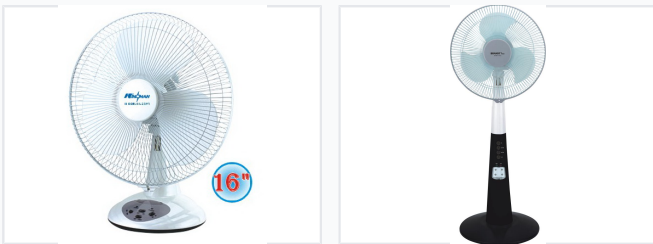

Adjustable Height Electric Fan with Safety Grill

This electrical fan provides efficient airflow for personal comfort. It features a multi-blade design enclosed within a safety grill and is mounted on an adjustable stand for customizable height and angle.

ADDITIONAL IMAGES

Product Overview

Versatile Rechargeable Cooling Solutions

These adjustable electric fans are designed for reliable performance in both home and office environments. Featuring dual AC/DC operation, they ensure consistent airflow even during power outages thanks to integrated rechargeable sealed lead-acid batteries. Each unit includes built-in LED lighting, making them highly practical for use as night lights or emergency illumination.

Technical Specifications

Model Comparison

Model	Fan Size	Battery	LED Count
KL-2312	12 inch	6V 4.0Ah	4
KL-2391	16 inch	6V 7Ah	2
KL-2396	14 inch	6V 7Ah	20

Operational Features

AC/DC Operated, 2-Speed Control, Oscillating Function, Rechargeable