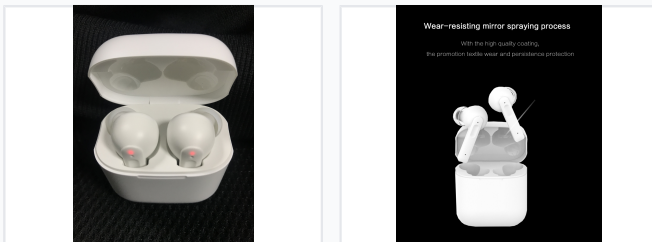

Active Noise Cancelling True Wireless Stereo Earbuds

These true wireless stereo (TWS) earbuds utilize active noise cancellation (ANC) technology. The earbuds feature a wear-resisting coating and come with a charging case.

ADDITIONAL IMAGES

Product Overview

Premium ANC True Wireless Stereo Earbuds

These True Wireless Stereo (TWS) earbuds are engineered for professional-grade audio performance, featuring advanced Active Noise Cancellation (ANC) up to 25dB for an immersive listening experience. Designed with a durable, wear-resisting mirror spraying process, they combine a premium aesthetic with long-lasting build quality. With support for binaural calls, automatic switching, and wide compatibility across Android and iOS devices, these earbuds are a versatile solution for clear communication and high-fidelity audio on the go.