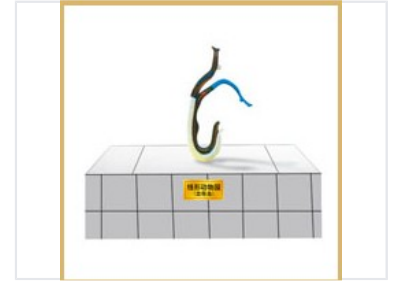

Abstract Sculpture on Tiled Pedestal

This is an abstract sculpture featuring black, white, and blue elements. The sculpture is displayed on a tiled pedestal with a small, gold-colored sign.

Product Overview

The Biological Garden Sculpture

The Biological Garden is a sophisticated abstract sculpture designed to serve as a focal point in professional settings. Featuring a bold combination of black, white, and blue elements, the piece offers a dynamic visual aesthetic. It is professionally mounted on a tiled pedestal with a distinct grid pattern, providing a clean and structured base that complements the complexity of the art piece.