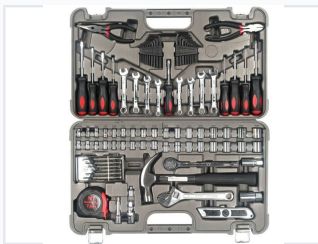

90-Piece Home Repair Tool Kit

This comprehensive 90-piece tool kit is designed for a wide range of applications. It includes an assortment of essential tools such as screwdrivers, wrenches, pliers, sockets, a hammer, and a tape measure.

ADDITIONAL IMAGES

Overview

Comprehensive Home Repair Solution

This 90-piece tool kit is designed as an all-in-one solution for household maintenance, DIY projects, and light automotive repairs. The set features a versatile range of essential tools, including sockets, screwdrivers, wrenches, and pliers, all constructed for durability and reliable performance. Everything is organized within a sturdy blow-molded carrying case, ensuring portability and easy access to every component.

Key Features

Total Pieces	90
Storage	Blow-molded plastic case
Tape Measure Length	7.5 m
Claw Hammer Weight	16 oz

Socket Details

Socket Assortment

Drive Size	Type	Count
3/8"	Metric	8
3/8"	SAE	7
1/4"	Metric	9
1/4"	SAE	9
3/8"	Spark Plug	2

Accessories

Drive Accessories

- 3/8" Ratchet Handle
- 3/8" Universal Swivel Joint
- 3/8" x 3" Extension Bar
- 3/8" to 1/4" Adaptor
- Screwdriver Handle Socket Adaptor

Hex Key Sets

10-Piece Metric, 10-Piece SAE