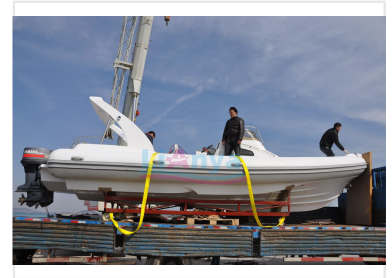

## 8.3m Rigid Inflatable Boat (RIB) Motor Yacht

This 8.3m rigid inflatable boat (RIB) is a versatile motor yacht suitable for various water activities. Its rigid hull provides stability, while the inflatable tubes offer buoyancy and shock absorption.

### ADDITIONAL IMAGES

#### Versatile 8.3m Rigid Inflatable Boat

This 8.3-meter Rigid Inflatable Boat (RIB) is designed for a balance of high-performance speed and exceptional stability. Featuring a robust rigid hull combined with durable inflatable tubes, it offers superior buoyancy and shock absorption for a smooth ride. Whether utilized as a professional yacht tender, a fishing vessel, or for recreational power boating, this craft provides the safety and maneuverability required for diverse water environments.

## Certifications & Usage

Certifications CE Certified	
Ideal Applications	Yacht Tender, Fishing, Recreational, Power Boat