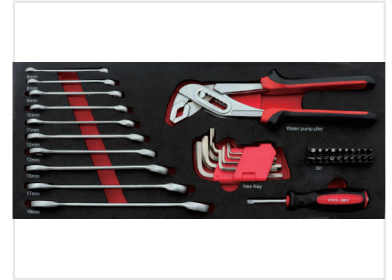

82-Piece 1/4" and 1/2" Drive Socket and Tool Set

This comprehensive 82-piece tool set includes a variety of 1/4" and 1/2" drive sockets, ratchets, wrenches, pliers, screwdrivers, and other essential hand tools. The tools are organized in a multi-tiered cantilever toolbox for easy access and storage.

ADDITIONAL IMAGES

Overview

Professional 82-Piece Tool Solution

This comprehensive 82-piece socket and tool set is designed for versatility, covering a wide range of automotive, mechanical, and general repair tasks. The collection features both 1/4" and 1/2" drive components, ensuring compatibility with diverse fasteners and applications. Housed in an organized storage system, this set provides professionals and DIY enthusiasts with a complete, reliable toolkit for demanding environments.

Set Composition

Total Pieces	82 pcs
Drive Sizes Included	1/4" Drive, 1/2" Drive

Tools Included

Combination Wrenches

- 6mm
- 8mm
- 9mm
- 10mm
- 11mm
- 12mm
- 13mm
- 15mm
- 17mm
- 19mm

Pliers Included

- Water Pump Pliers
- Long Nose Pliers
- Combination Pliers