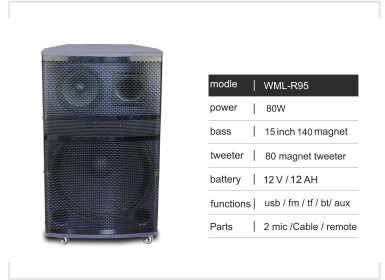

# 80W Portable Audio Speaker System with Dual Microphones

This audio speaker system provides 80W of powerful sound. It features a 15-inch bass driver and multiple connectivity options such as USB, FM, TF card, Bluetooth and AUX input.

### Professional Portable Audio Performance

The WML-R95 is a high-output 80W portable audio system designed for versatility and clear sound delivery. Featuring a powerful 15-inch bass driver paired with a dedicated tweeter, it ensures a balanced frequency response for various applications. With an integrated rechargeable battery and multiple connectivity options including Bluetooth, it serves as a robust mobile audio solution for professional environments.

### Rated Power Output

<b>80 W</b>
Power Output

## Power and Battery

Battery Capacity	12 Ah
System Voltage	12V