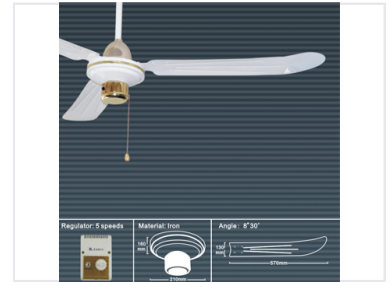

# 80W Ceiling Fan with 5-Speed Regulator

This ceiling fan operates at 220V/50Hz with a motor size of 163x13mm. It features an adjustable 5-speed regulator to customize airflow in any room.

### High-Performance Ceiling Fan

This 56-inch ceiling fan is designed for consistent and reliable air circulation in professional or commercial settings. Built with a durable iron construction, it features a 5-speed regulator to allow for precise airflow control. With an 80W motor and optimized blade angles, this unit provides efficient cooling performance for various environments.

### Detailed Dimensions

Component	Height	Other Dim
Upper Section	160	210mm Diameter
Blade	130	570mm Length

Fan Size 56 inch

Motor Size 163x13mm

Blade Angle 8°30'

Material Iron