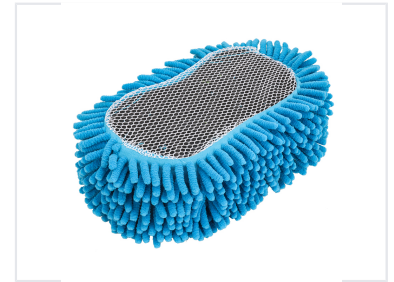

8-Shaped Microfiber Car Wash Sponge

This 8-shaped sponge combines a microfiber exterior with a sponge core for effective car washing. The design ensures comfortable handling and thorough cleaning without scratching the vehicle's surface.

ADDITIONAL IMAGES

Product Overview

Professional Grade Car Wash Sponge

This 8-shaped cleaning tool combines a high-absorbency sponge core with a premium microfiber exterior, designed specifically for efficient and scratch-free vehicle maintenance. The ergonomic shape ensures comfortable handling and easy access to tight areas, while the gentle microfiber material effectively lifts dirt and grime without damaging vehicle paint. Perfect for both professional detailers and car enthusiasts, this durable, reusable sponge provides a streak-free clean for cars, trucks, and SUVs.

Technical Specifications

Dimensions

24 cm
Length

10 cm
Width

5 cm
Height

Design Features

- Ergonomic 8-shape design
- Sponge core for water retention
- Microfiber outer layer for scratch-free cleaning

Material Composition

80% Polyester, 20% Nylon

Usage & Benefits

Suitable For

Cars • Trucks • SUVs • Professional Detailing