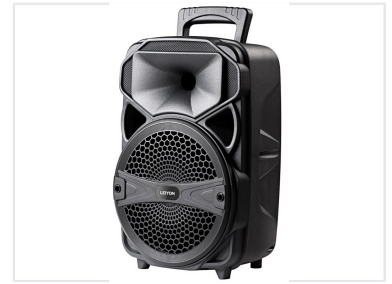

8-Inch Portable Bluetooth Speaker

This portable Bluetooth speaker system delivers high-quality audio in a stylish design. It features an 8-inch driver and a built-in handle for easy portability.

Product Overview

Portable Audio Solution

This 8-inch portable Bluetooth speaker is designed for versatile audio performance, featuring a robust enclosure and a built-in handle for easy transport. It offers a comprehensive multimedia experience with support for Bluetooth, USB, TF card, and FM radio inputs, making it suitable for both indoor and outdoor environments. With integrated karaoke support and dynamic LED lighting, it delivers an engaging audio-visual experience for various settings.

Audio Performance

Amplifier System	8W Hi-Fi classic D amplifier
Driver Size	8 inch

Connectivity & Features

Karaoke Capabilities

- Digital ECHO effect
- Optional wireless microphone support

Connectivity Options	Bluetooth, USB, TF Card, FM Radio, AUX
Display	4-digit red LED

Physical Specifications

Design Features

Built-in handle • Honeycomb grill • LED lighting

Dimensions (W x H x D)	244 x 366 x 182 mm
Weight	1.9 kg