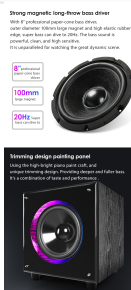

8-Inch Active Subwoofer for Home Theater

This 8-inch active subwoofer delivers powerful bass for home theater systems. It features phase control, volume control, and a crossover point adjustable from 50Hz to 150Hz.

ADDITIONAL IMAGES

Overview

Professional 8-Inch Active Subwoofer

This high-performance 8-inch active subwoofer is designed to deliver deep, clean, and impactful bass for home theater and audio systems. Featuring a robust 100W RMS amplifier and an adjustable crossover, it provides precise control over low-frequency output to ensure a seamless match with satellite speakers. The unit is housed in a durable wooden enclosure with a high-bright piano-painted front panel, combining aesthetic elegance with superior acoustic performance.

Frequency Response

50Hz - 150Hz

Phase Control

0 - 180 degrees

Connectivity & Controls

Equipped with volume, phase, and crossover point controls for optimal sound tuning.

Versatile connectivity including line-level and high-level inputs to match various audio systems.

Input Interfaces	RCA Stereo Input, High-Level Input
Output Interfaces	RCA Stereo Output
Power Input	AC 110V-240V / 50-60Hz

Physical & Build

The high-bright piano paint finish and professional paper-cone driver offer both aesthetic appeal and deep, clean bass.