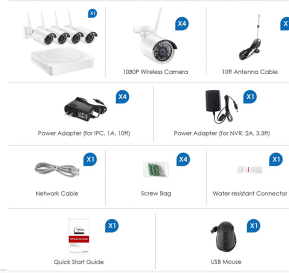

Package Contents

What is included

Comprehensive kit including all necessary accessories for immediate installation.

What's in the Box

- 1x Wireless NVR
- 4x 1080P Wireless Cameras
- Power Adapters (NVR & IPC)
- Antenna Cables
- Network Cable
- USB Mouse
- Water-resistant Connectors
- Quick Start Guide