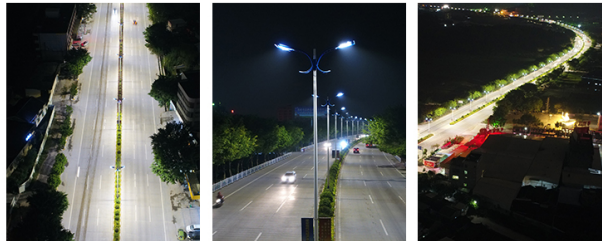

Product Overview

APPLICATIONS: