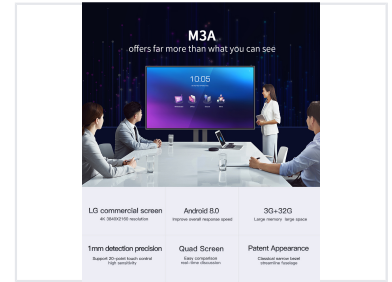

# 75-Inch Interactive Flat Panel Display

This 75-inch interactive flat panel display is designed for collaborative environments. Its high-resolution screen delivers crisp and vibrant visuals with seamless annotation and presentation capabilities.

### Next-Generation Collaboration

This 75-inch interactive flat panel is a state-of-the-art display designed to transform modern meeting rooms and classrooms into highly collaborative environments. Featuring a 4K LG commercial screen and ultra-precise 20-point touch technology, it offers a seamless writing and presentation experience. With integrated wireless screen mirroring and cloud conferencing capabilities, it facilitates effortless information sharing and real-time communication across devices.