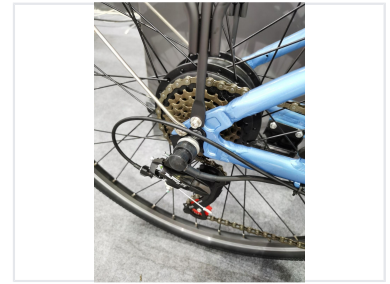

# 700C Alloy Electric City Bicycle with LCD Display

This electric city bicycle is equipped with a 250W 36V motor and a 7.8Ah battery. It features a 700C alloy frame and an LCD display.

## ADDITIONAL IMAGES

### Urban Commuting Redefined

The 700C Alloy Electric City Bicycle is engineered for seamless urban commuting and recreational riding. Featuring a convenient step-through frame design, it ensures easy mounting and dismounting for riders of all skill levels. Equipped with an integrated battery, suspension fork, and essential accessories like fenders and a rear rack, this e-bike offers a reliable and comfortable solution for daily transportation.