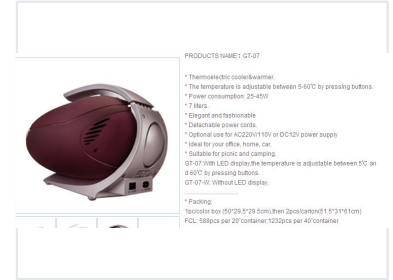

7-Liter Thermoelectric Cooler and Warmer

This thermoelectric device functions as both a cooler and a warmer with a 7-liter capacity. Temperature is adjustable between 5-60°C and it can be powered by AC or DC.

Product Overview

Versatile Thermal Control

This 7-liter thermoelectric cooler and warmer offers a flexible solution for keeping beverages and food at the perfect temperature. With adjustable settings ranging from 5°C to 60°C, it is ideal for maintaining items cold or warm as needed. Designed for versatility, it supports both AC and DC power inputs, making it an excellent companion for home, office, car, or outdoor camping use.

Technical Specifications

Power Consumption

25 W Minimum Power	45 W Maximum Power
------------------------------	------------------------------

Available Models

- GT-07 (with LED display)
- GT-07-W (without LED display)

Capacity	7 L
Temperature Range	5°C - 60°C
Supported Power	AC 220V, AC 110V, DC 12V

Logistics & Packaging

Packaging Dimensions

Item	Dimensions (cm)
Color Box (1pc)	50 x 29.5 x 29.5
Carton (2pcs)	51.5 x 31 x 61