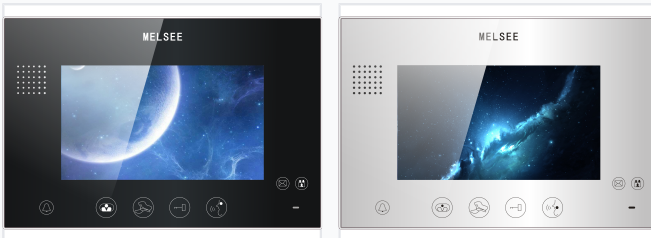

7-Inch TFT-LCD Touch Button Indoor Monitor

This 7-inch TFT-LCD indoor monitor is designed for smart home and building automation systems. It enhances security by providing a clear display for monitoring and communication with backlit touch buttons.

ADDITIONAL IMAGES

Overview

Advanced Indoor Monitoring Solution

This 7-inch TFT-LCD indoor monitor is designed to enhance security and convenience in modern residential and commercial environments. Featuring a high-resolution color display and intuitive backlit touch buttons, it offers seamless control over access and communication. The device supports essential functionalities including two-way audio, remote unlocking, and direct communication with guard stations or lifts.

Display & Design

Screen Size	7 inch
Display Technology	TFT-LCD Color Display
Available Finishes	Gold, Silver, Brown, Black, White

Features & Functionality

Core Functions

- Talking
- Unlocking
- Monitoring
- Call Guard Station
- Call Lift
- SOS
- Check Message