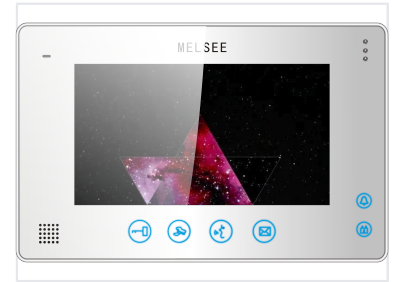

7-Inch TFT-LCD Touch Button Indoor Monitor

This 7-inch TFT-LCD indoor monitor is designed for smart home and building automation systems. It enhances security by providing a clear display for monitoring and communication with backlit touch buttons.

ADDITIONAL IMAGES

Overview

Advanced Indoor Monitoring Solution

This 7-inch TFT-LCD indoor monitor is designed to enhance security and convenience in modern residential and commercial environments. Featuring a high-resolution color display and intuitive backlit touch buttons, it offers seamless control over access and communication. The device supports essential functionalities including two-way audio, remote unlocking, and direct communication with guard stations or lifts.

Display & Design

Screen Size	7 inch
Display Technology	TFT-LCD Color Display
Available Finishes	Gold, Silver, Brown, Black, White

Features & Functionality

Core Functions

- Talking
- Unlocking
- Monitoring
- Call Guard Station
- Call Lift
- SOS
- Check Message