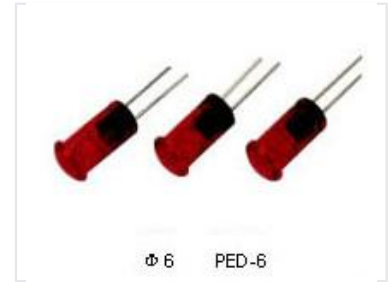

## 6mm Red Diffused LED Indicator Light

This 6mm diffused red LED indicator light is suitable for emergency and security lighting. It features a compact cylindrical package with axial leads for easy installation.

#### 6mm Red Diffused LED Indicator Light

This 6mm red diffused LED indicator light is designed for reliable visual signaling in emergency and security lighting applications. Its compact cylindrical package and axial lead design ensure straightforward installation into panels or circuit assemblies. The diffused lens provides consistent light distribution for clear, dependable status indication.

### Physical Characteristics

Mounting Diameter	6 mm
Package Type	Cylindrical
Termination	Axial Leads

### Technical Specifications

Light Color	Red
Model ID	PED-6
Lens Type	Diffused